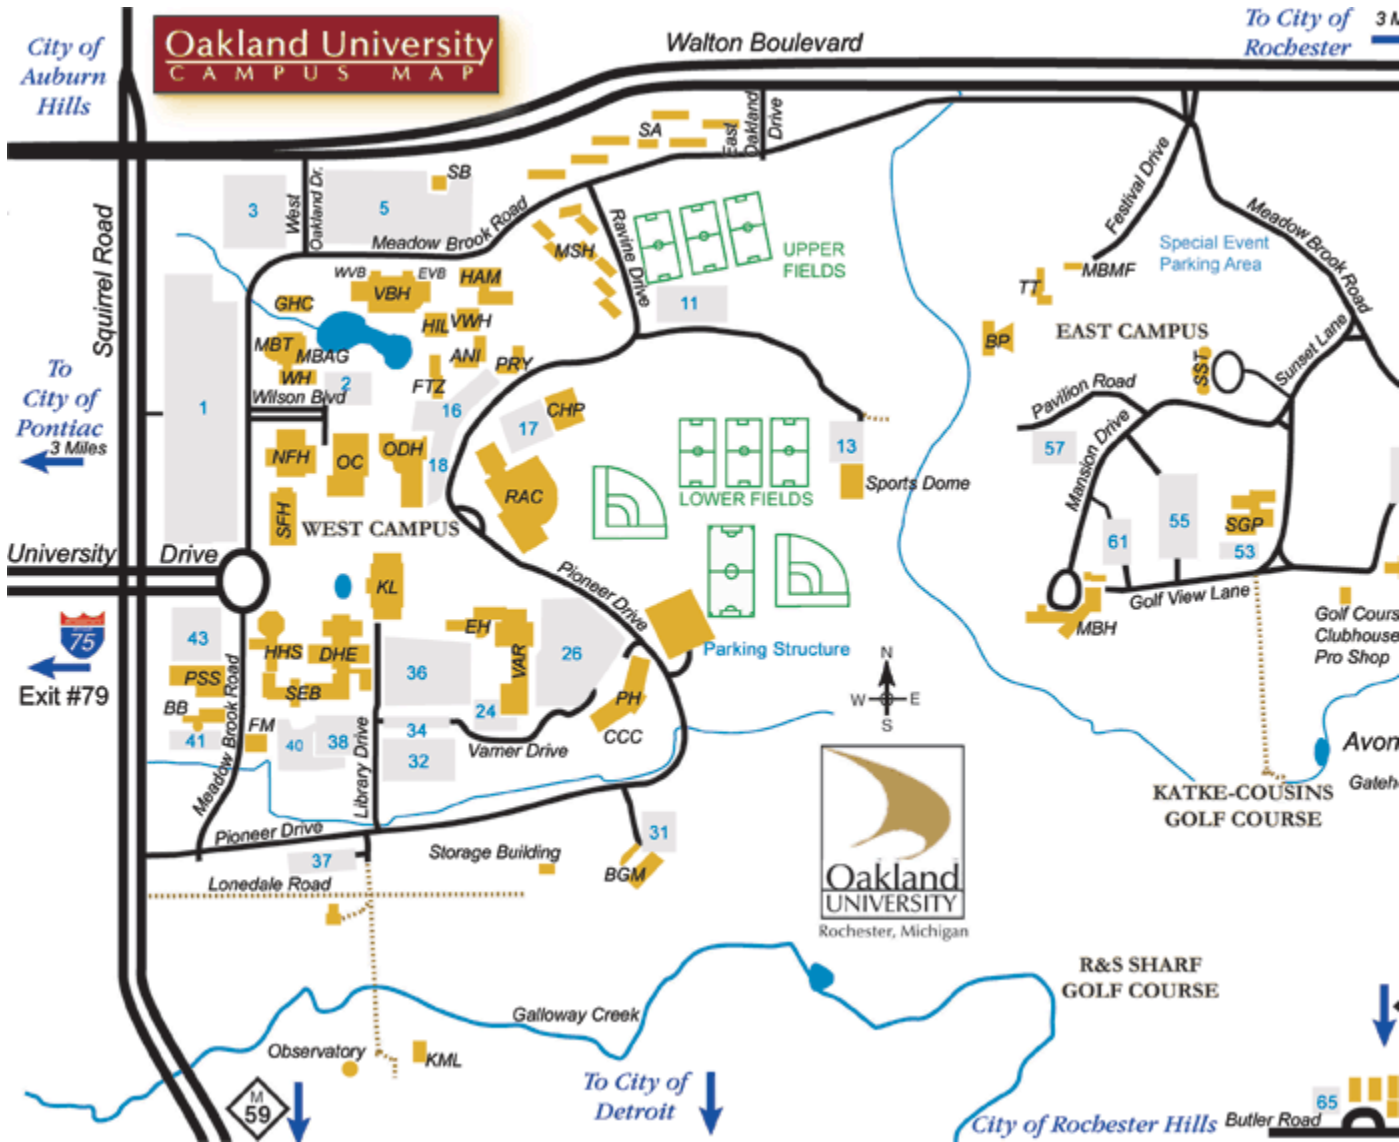

OC Oakland Center
 RAC Recreation and Athletics Center

Mailing Address
 Oakland University
 2200 N. Squirrel Road
 Rochester, MI 48309--4401

Directions to OU: Oakland University is located in southeastern Michigan between Flint and Detroit. Our 1,441-acre campus actually extends into two cities - Auburn Hills and Rochester Hills, between Adams Road and Squirrel Road, just south of Walton Boulevard. Take I-75 to exit 79 and go east on University Drive to the main entrance of campus. Or, take M-59 to the Squirrel Road exit and go north to the main entrance of campus at the corner of University Drive.